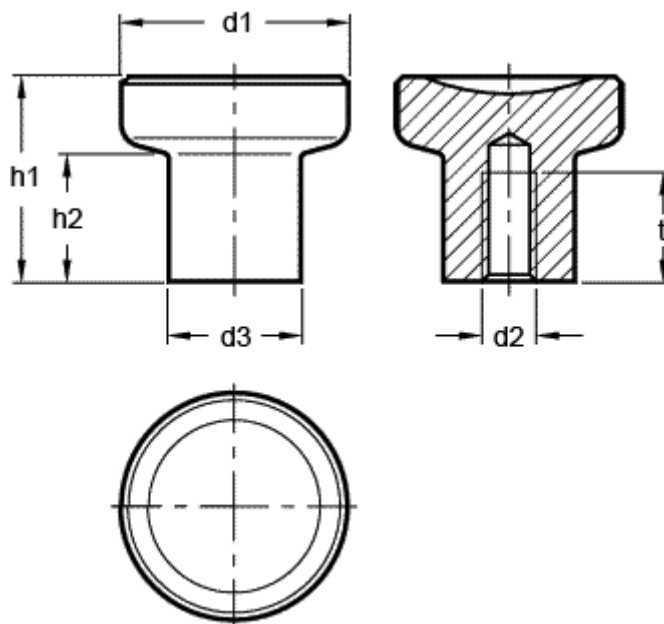

Article number: 20676131M8A

Description: E+G Knob GN 676.1-31-M8-A

Measures

d1 = 31
d2 = M8
d3 = 18.5
h1 = 27.0
h2 = 17.0
t min = 15/17